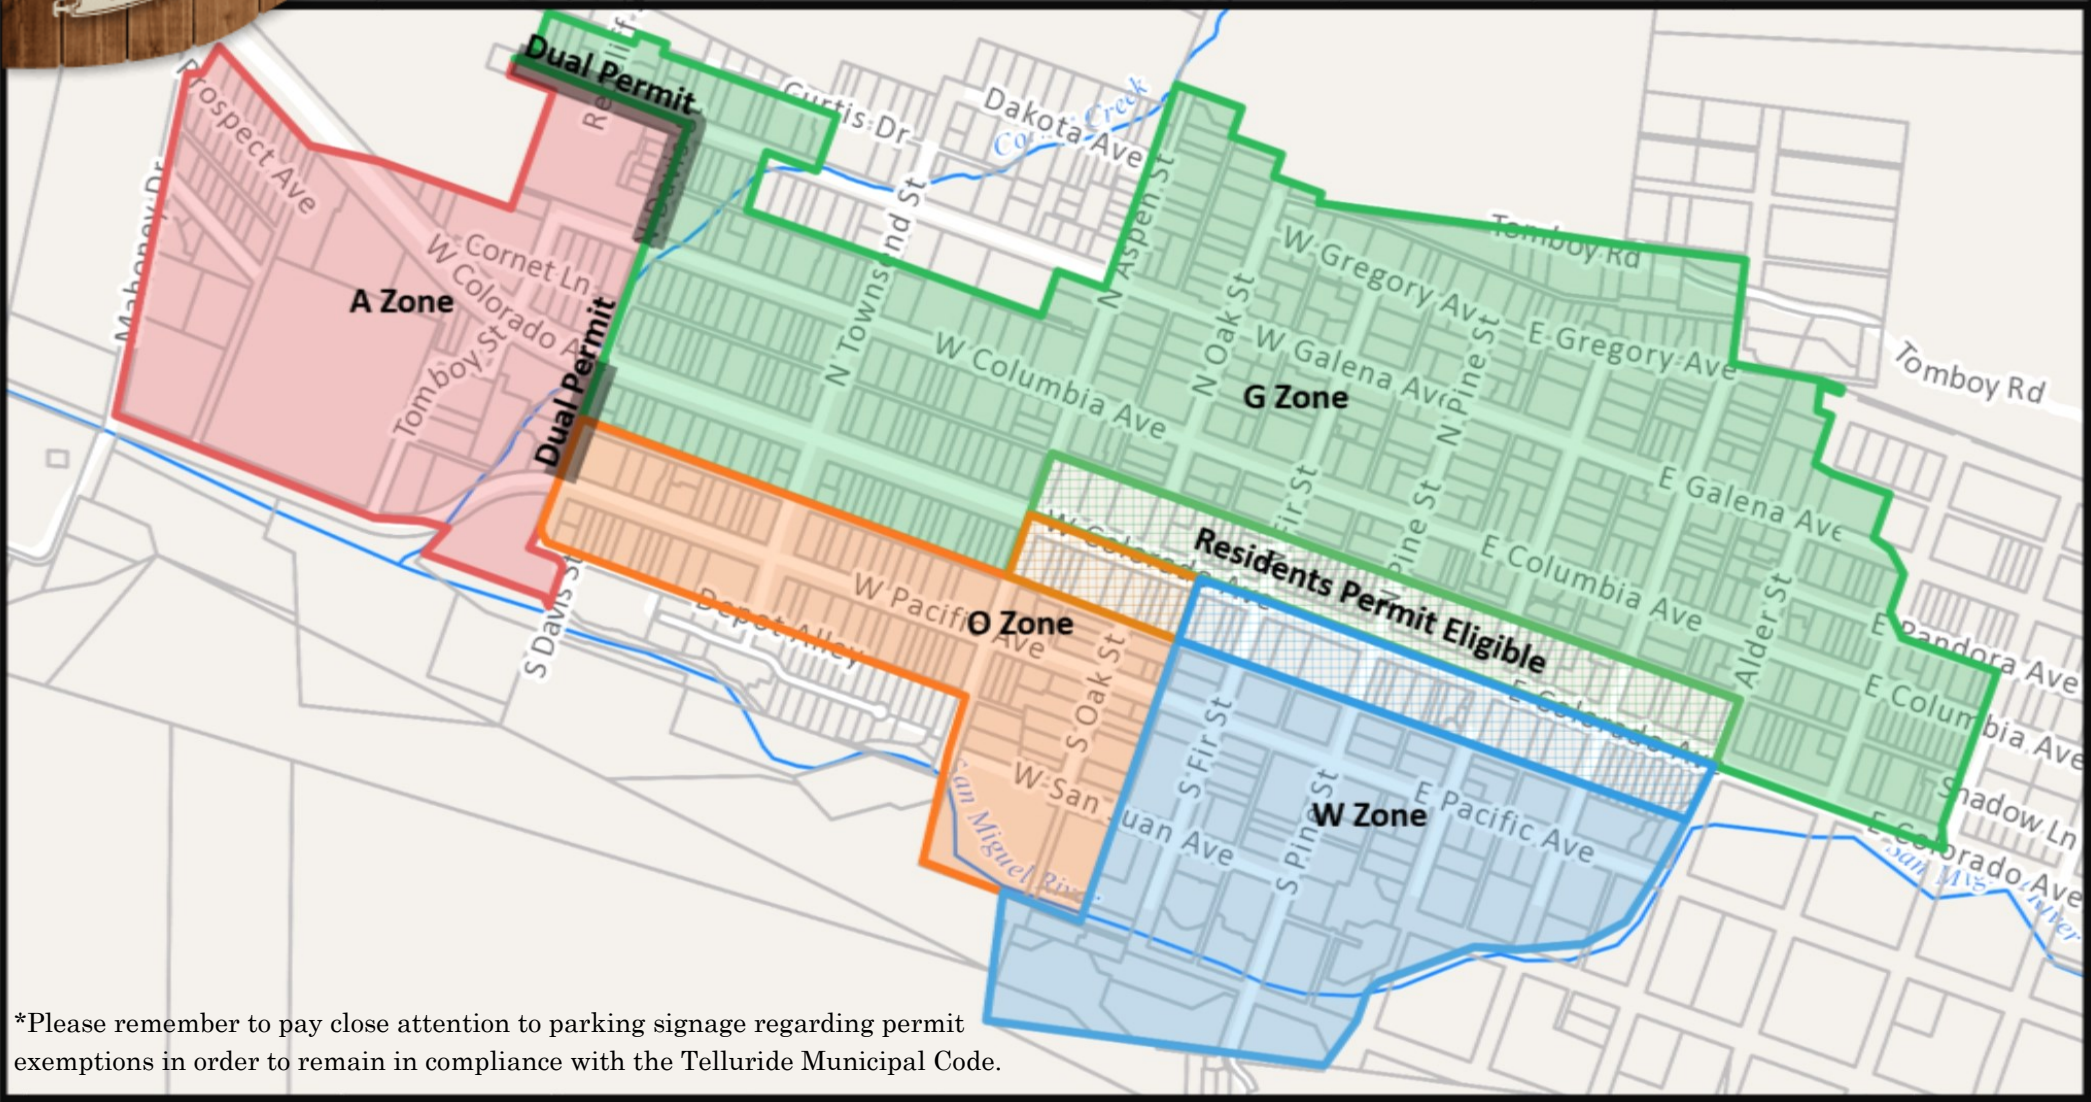

UPDATED PARKING ZONES

Including the newly established "A" zone, effective January 1, 2018*

*Please remember to pay close attention to parking signage regarding permit exemptions in order to remain in compliance with the Telluride Municipal Code.